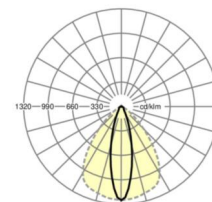

CHARACTERISTICS

Order number	19520006155
EAN number	4020863429462
Commodity code	94051190
Certification mark	IP 20, Protection class I, ENEC10 VDE, F, HACCP DIN10500/Food/IFS-application-related suitability/BRC, Indoor, CE
Impact resistance (IK rating)	IK03 (-20°C bis 35°C)
Ambient temperatur	ta -20°C to 35°C
Special properties	Ready for IoT
Warranty period	5 years
State funding programs	BEG - Federal funding for efficient buildings (valid only for Germany)

ELECTRICAL ENGINEERING

Controller	Electronic driver DALI2 (1 pcs.)
System output	24W
Mains voltage	230V/50Hz
Circuit breakers (inrush current)	13 pieces/B10, 24 pieces/B16, 25 pieces/C10, 40 pieces/C16
Energy efficiency class/light source	B

LIGHTING TECHNOLOGY

Placement	LED, Colour rendering/Light colour CRI ≥ 80 / 6500K
Colour tolerance (MacAdam)	3SDCM
Nominal luminous flux	4430lm
LED service life	50000h L80/B10 (Tq 35°C), 70000h L80/B50 (Tq 35°C)
Luminaire luminous efficiency	186lm/W
Beam angle	25° (C0) / 100° (C90)
UGR lat./long.	15.5 / 20.8

MECHANICS

Housing colour	silver grey/white aluminium RAL 9006
Dimensions (LxWxDxH)	1531mm x 55mm x 37mm
Weight (net)	1.65kg
Type of installation	Mounting rail system installation, Light structure

Dimensions

L	1531 mm	Length
B	55 mm	Width
H	37 mm	Height

DEEP-LINK

<https://www.regiolux.de/en/article/19520006155>

Reference	LED 4000lm 865
ηLB	100 %
Φ ↓/↑	98 % / 2 %
UGR lat./long.	15.5 / 20.8